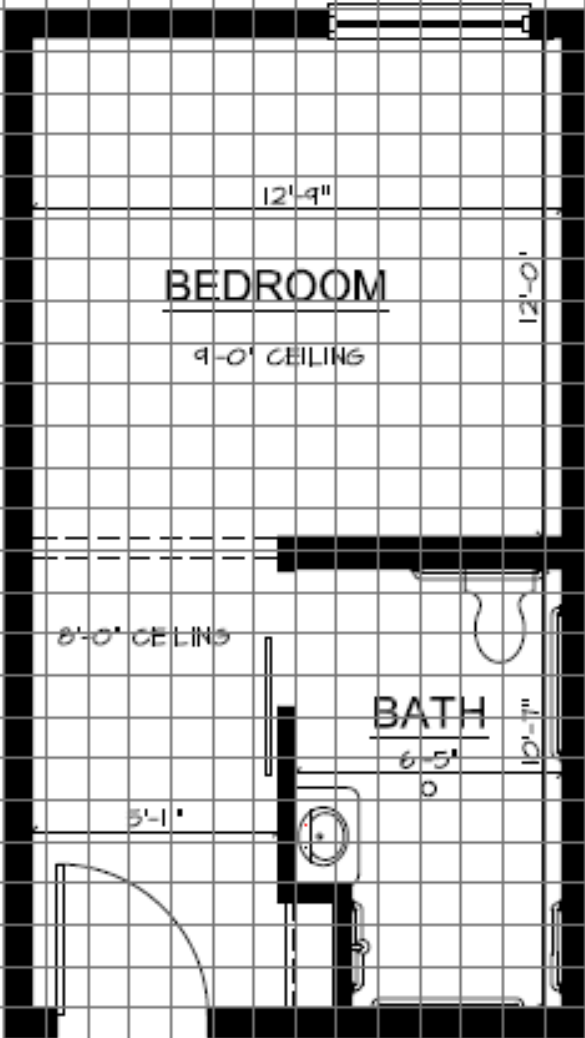

# Health Care Wing

300 Square Feet (Approximate)

Westminster *Canterbury*  
SHENANDOAH VALLEY

*Connected for Life*

FLOOR PLAN  
1/4" = 1'-0"