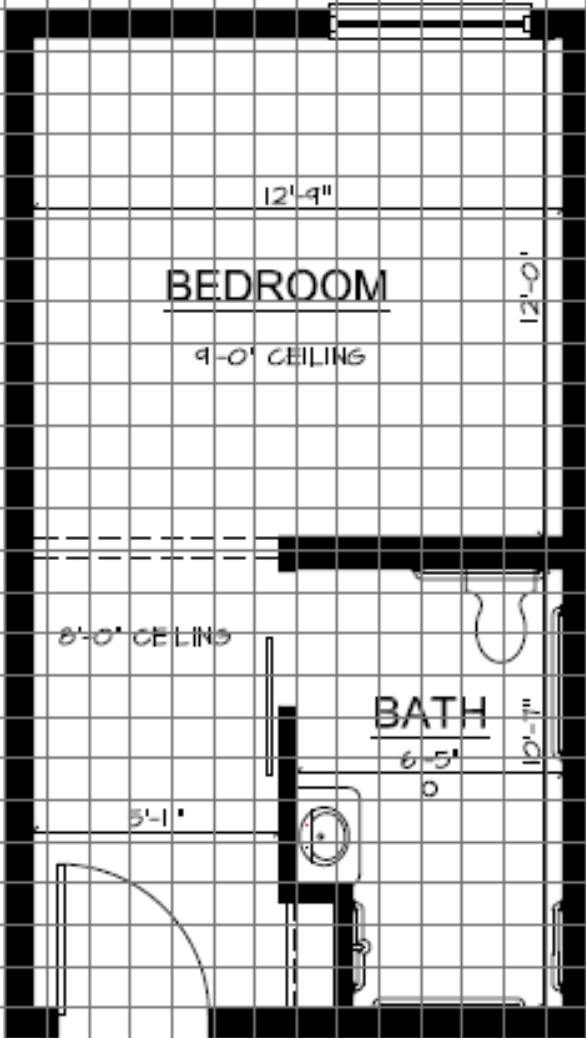

Blue Ridge Hall

300 Square Feet (Approximate)

Westminster *Canterbury*
SHENANDOAH VALLEY

Connected for Life

FLOOR PLAN
1/4" = 1'-0"